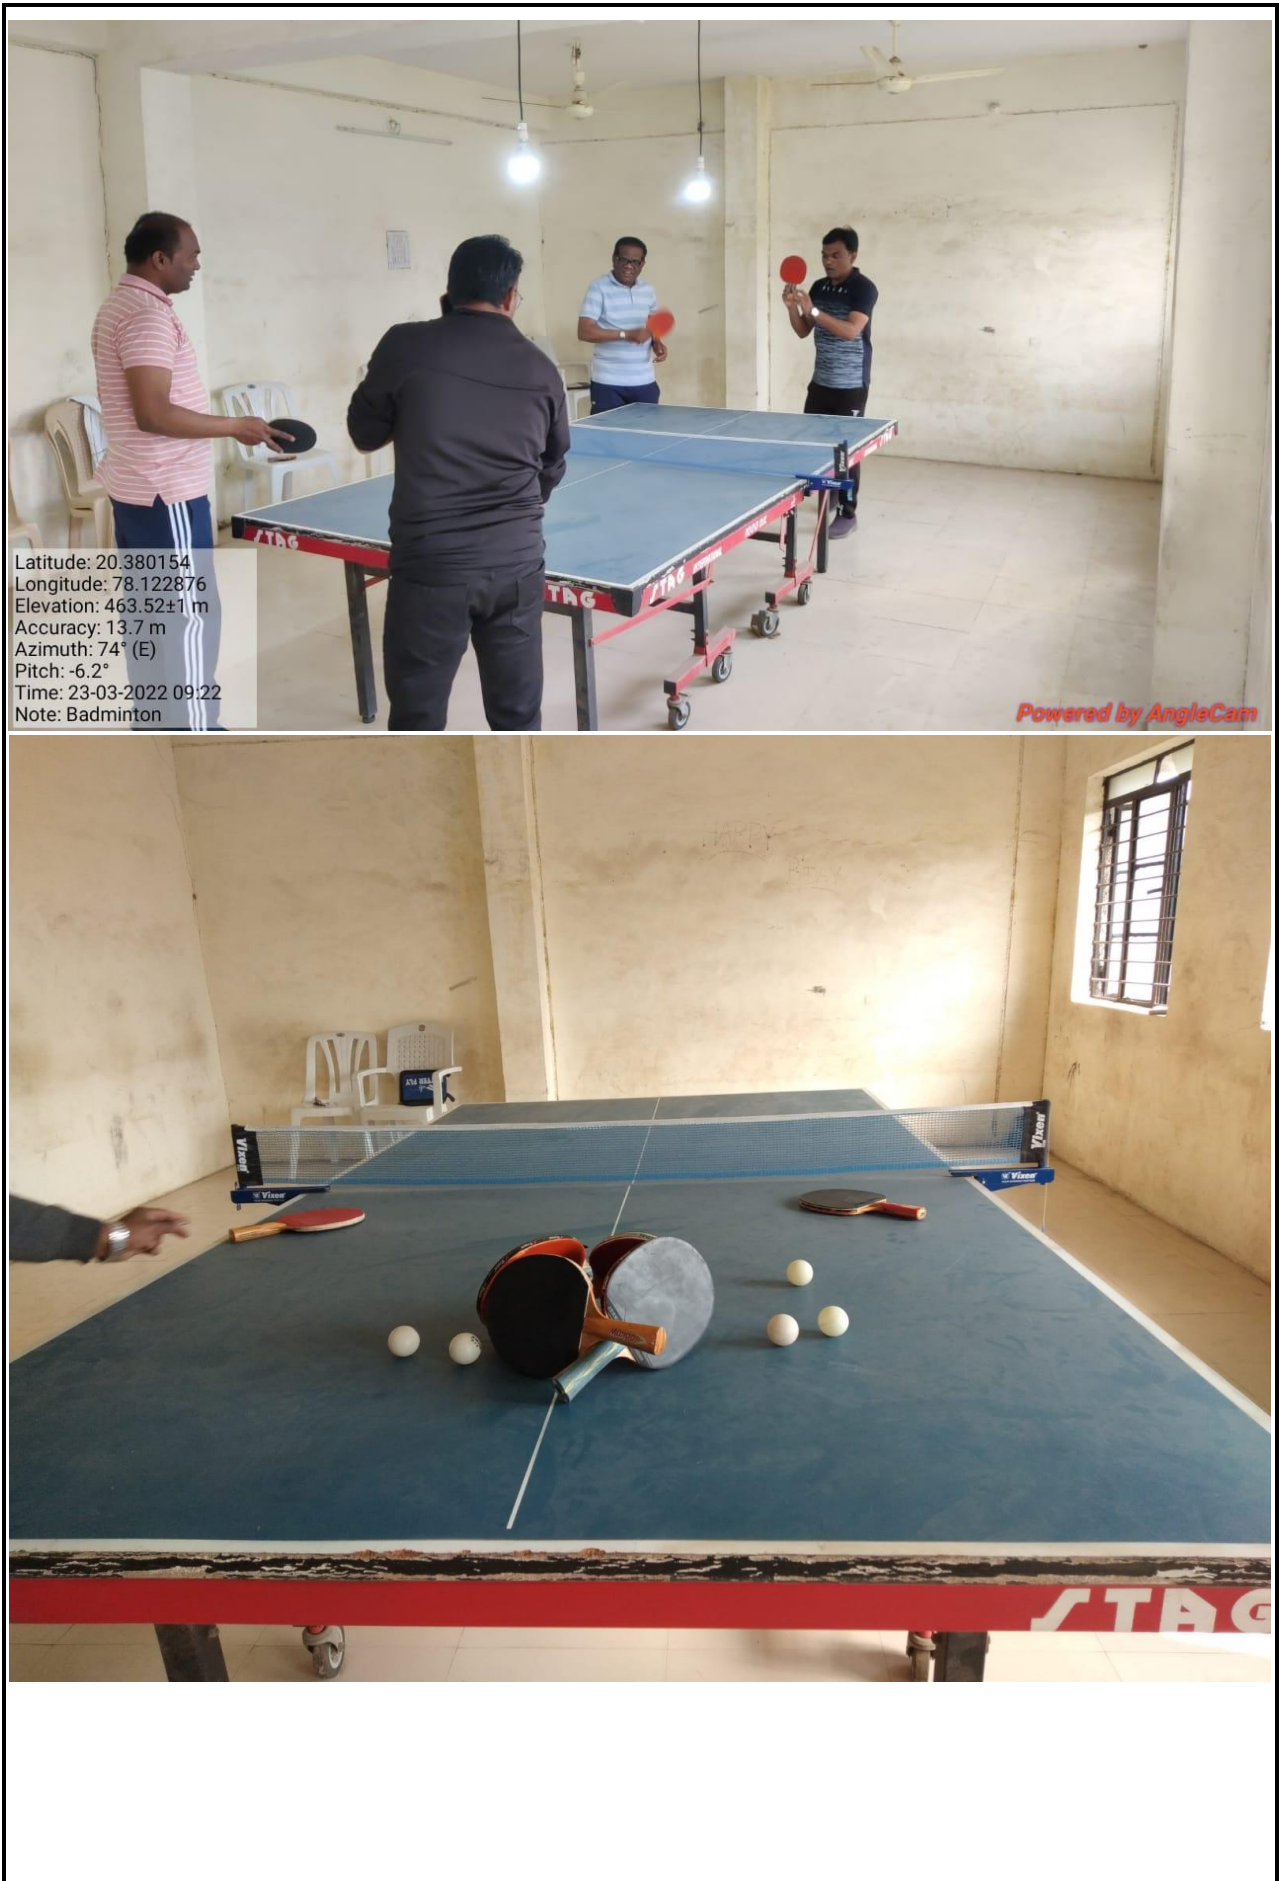

### Play Ground

Indoor Games

Outdoor Games

Archery

### Students Playing Volleyball

*Students Playing Kabaddi in Flood Light*

Gymnasium Hall

*Faculty Members Doing Workouts*

Latitude: 20.380748  
Longitude: 78.121998  
Elevation: 464.12±4 m  
Accuracy: 12.1 m  
Azimuth: 194° (S)  
Pitch: -23.1° (3.8°)  
Time: 14-03-2022 08:45  
Note: Faculty jym photo