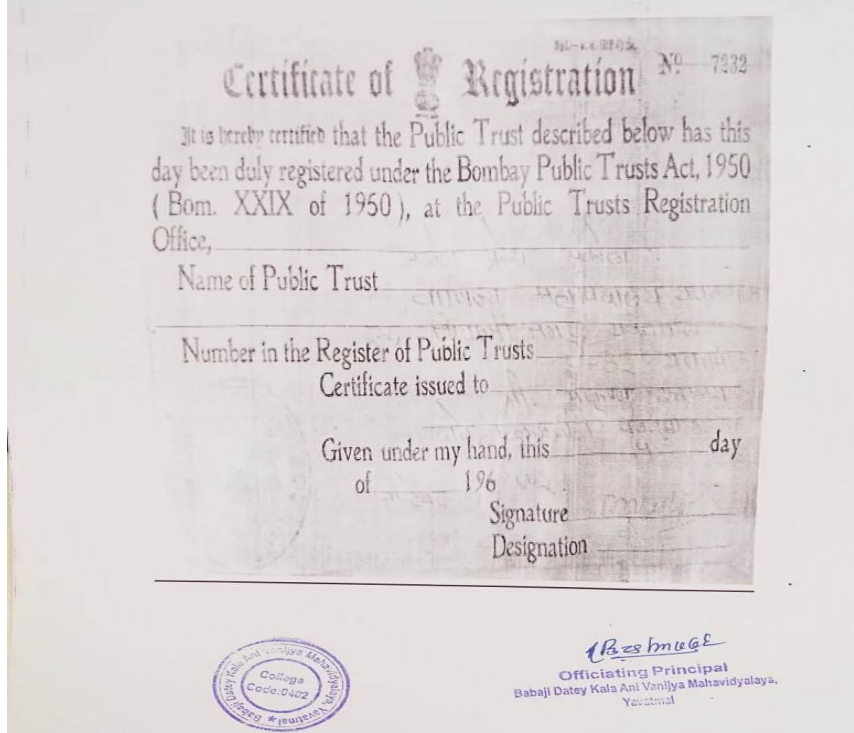

(वाणिज्य महाविद्यालय, यवतमाळ ट्रस्ट रजि. क्र. ई-३२ द्वारा संचालित)

BABAJI DATEY KALA ANI VANIJYA MAHAVIDYALAYA, YAVATMAL.

Shivaji Nagar, Yavatmal, Pin- 445 001 (MH)

Affiliated to Sant Gadge Baba Amravati University, Amravati.

✉ principal@dateycollege.edu.in

🌐 www.dateycollege.edu.in

☎ 07232- 244053 📞 9423866402

6.2.1 The institutional Strategic/perspective plan is effectively deployed

Certificate of Registration